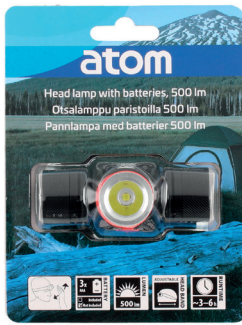

# TAMMER

BRANDS | EST 1954

334901

Atom  
Headlamp with batteries 500 lm  
Otsalamppu paristoilla 500 lm

12-72 / 432

6 41 04 13 34 90 18

608407

Atom  
Headlamp USB rechargeable 600 lumen  
Otsalamppu USB ladattava 600 lumenia